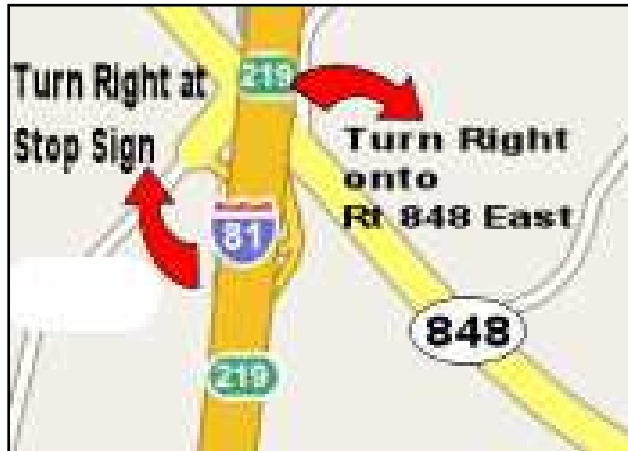

- Interstate 81 North to Exit 211 (Lenox).
- Turn Left onto Rt. 106 West
Follow Rt. 106 for 0.3 mile.
- Turn Right onto Rt. 92 North
Follow Rt. 92 for 0.9 mile.

- NOTE: From points northward.**
- Interstate 81 South to Exit 211 (Lenox).
 - Turn Left onto Rt. 92 North.
Follow Rt. 92 for 0.7 mile.

- Turn Left onto SR 2073.
Continue on SR 2073 for 5.2 miles.

- Turn Right onto SR 2067 at intersection
Continue on SR 2067 for 0.4 mile.
- Turn left onto Beaver Creek Rd.
Follow for 1.2 miles.
- Camp Entrance, continue for 0.5 mile,
the Main building is on the right.

From North (via Binghamton NY)

- **Interstate 81 South to Exit 219 (Gibson).**
- **Turn Right** at the STOP sign at end of the exit ramp.
- **Turn Right** onto **Rt. 848 East.**
Continue for 2.3 miles to Gibson.

- **Continue straight** onto **Rt. 547 North.**
Continue for 0.2 mile.
- **Turn Right** onto **SR 2067.**
Follow SR 2067 for 2.6 miles.

- **Turn Left** onto **Beaver Creek Rd (T495).**
Follow for 1.2 miles.
- **Camp Entrance, continue for 0.5 mile,**
the Main building is on the right.