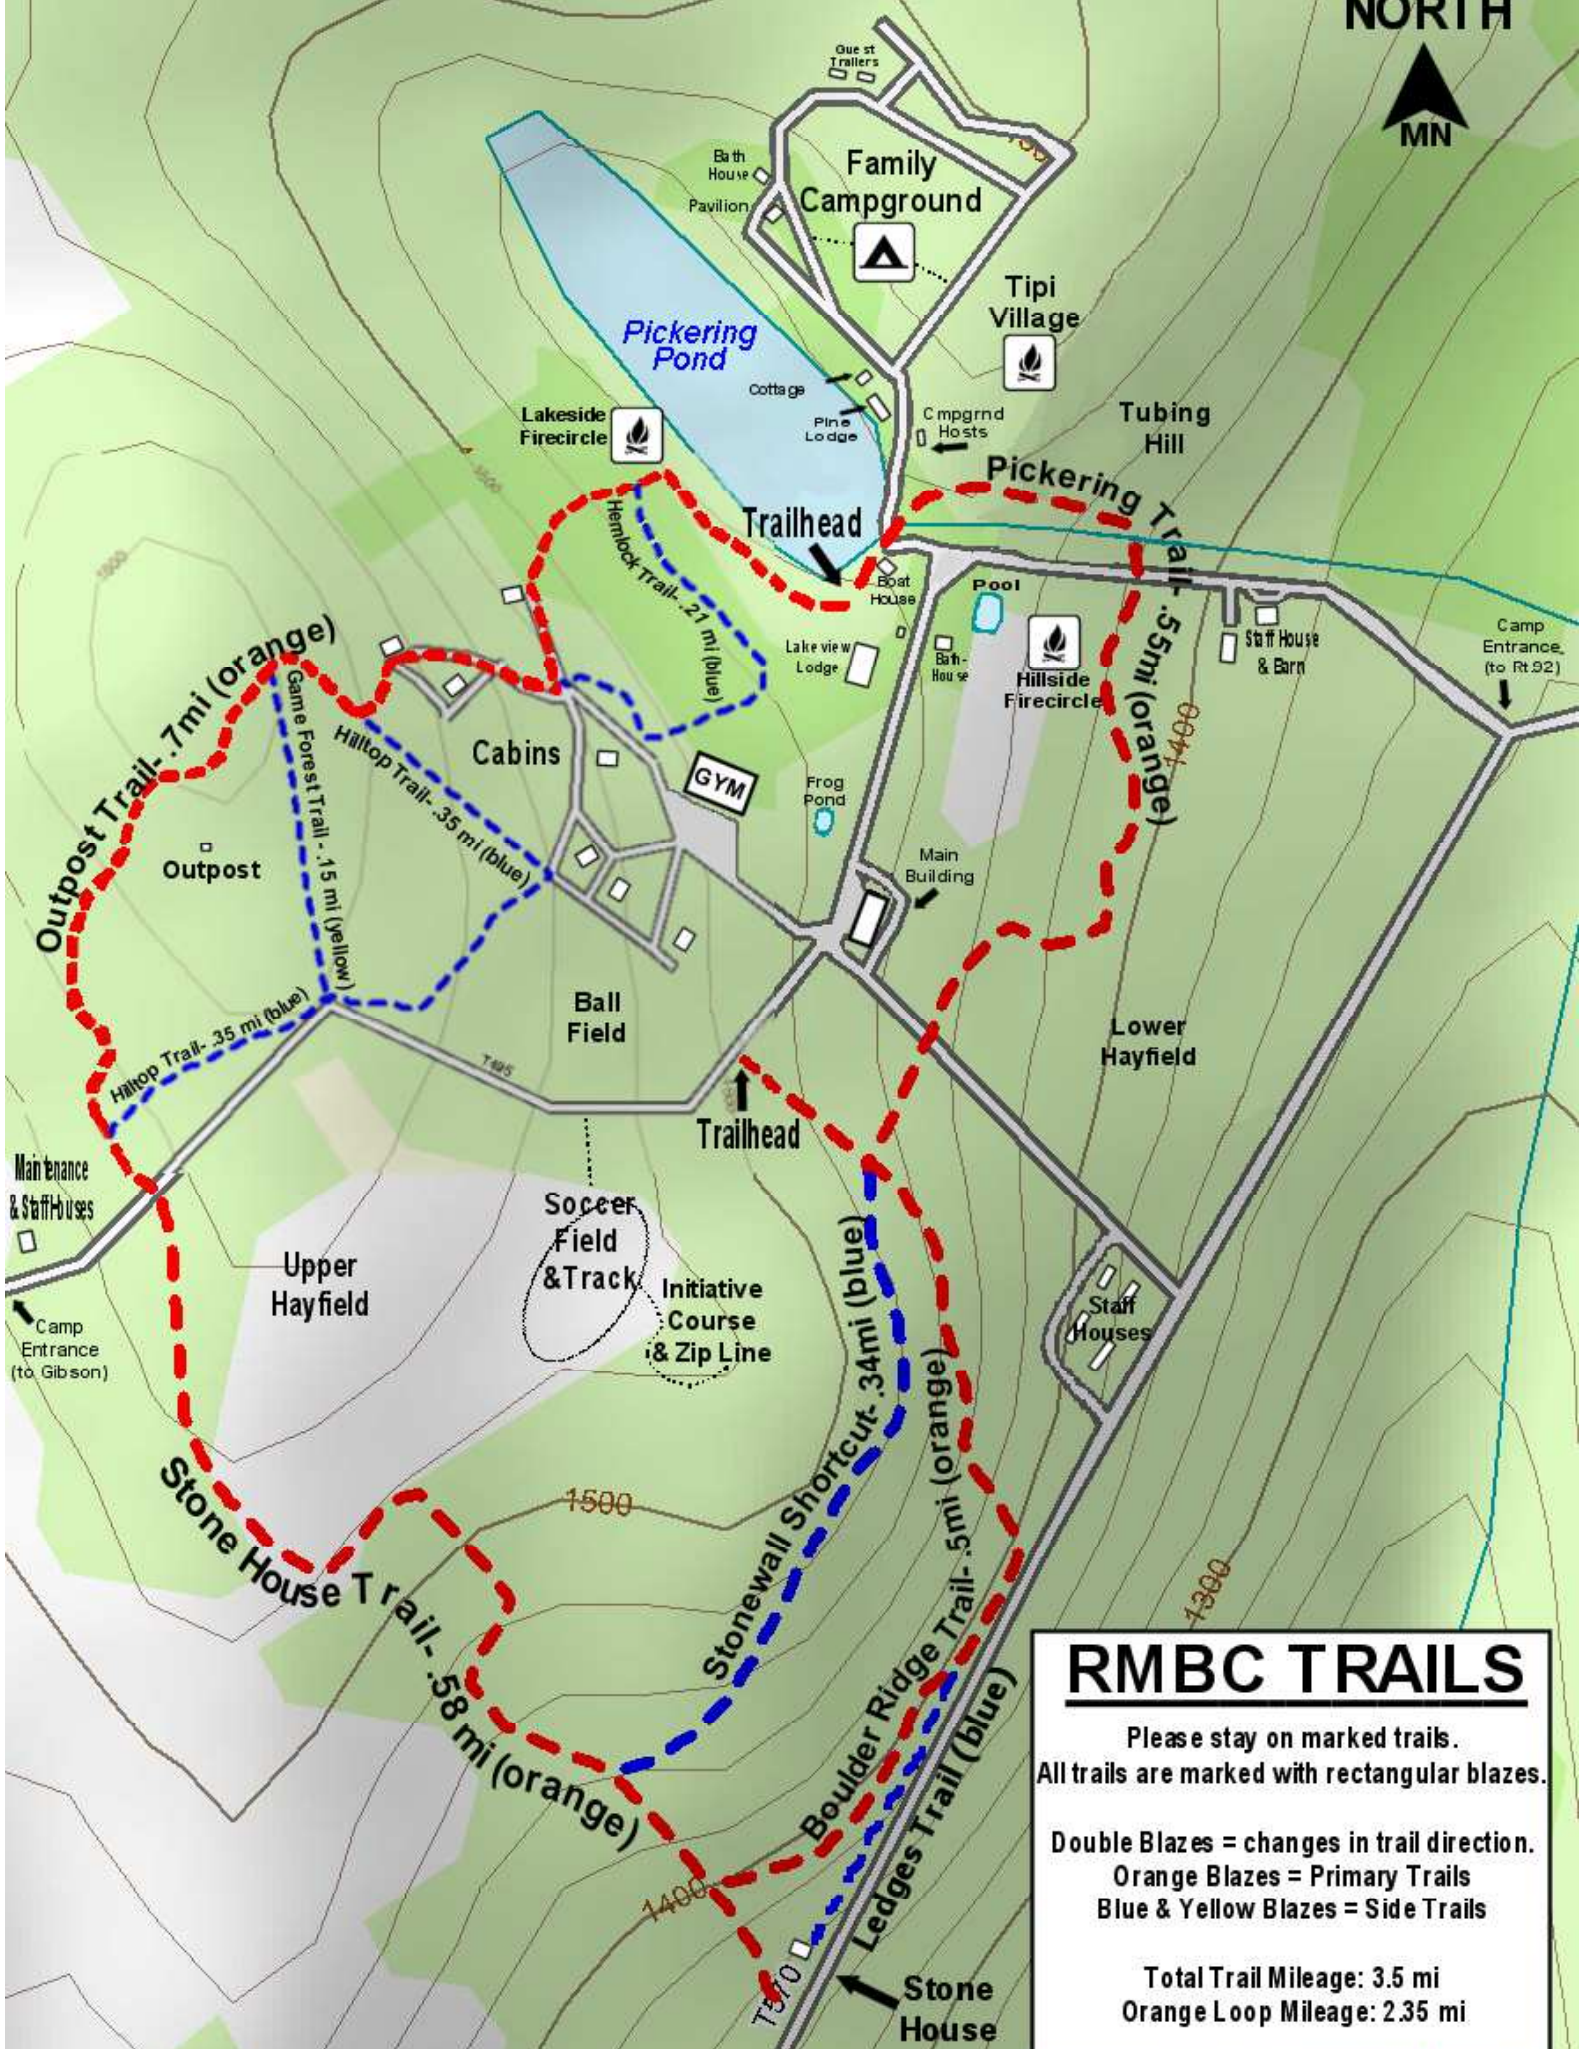

NORTH

**RMBC TRAILS**

Please stay on marked trails.  
All trails are marked with rectangular blazes.

Double Blazes = changes in trail direction.  
Orange Blazes = Primary Trails  
Blue & Yellow Blazes = Side Trails

Total Trail Mileage: 3.5 mi  
Orange Loop Mileage: 2.35 mi

Outpost Trail - 7 mi (orange)

Game Forest Trail - 1.5 mi (yellow)

Hilltop Trail - .35 mi (blue)

Hilltop Trail - 35 mi (blue)

Hemlock Trail - 21 mi (blue)

Pickering Trail - .55 mi (orange)

Stonewall Shortcut - .34 mi (blue)

Boulder Ridge Trail - .5 mi (orange)

Stone House Trail - .58 mi (orange)

Ledges Trail (blue)